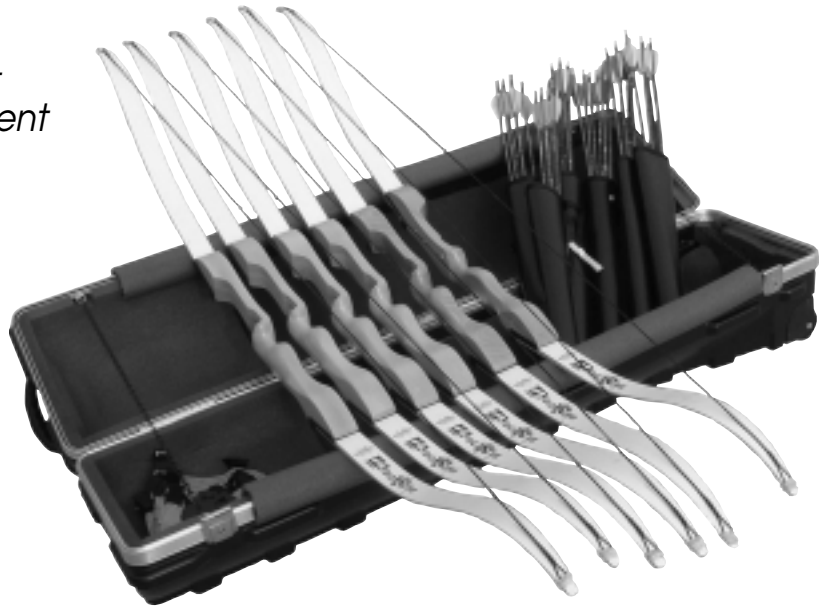

# TEACH ARCHERY!

Thanks to a unique partnership between the NRA Foundation Youth Endowment and the National Alliance for the Development of Archery (NADA), your club can purchase a portable archery kit that's perfect for introducing your newcomers to the shooting sports. You can set up an archery range in minutes at fairs, sportsmen's show and fund-raisers. Use archery to recruit new NRA members!

And once they've tried archery, see how easy it is to get them excited about rifle and shotgun shooting, too!

Order your NADA Bow Box today. 5% of the proceeds are donated to the NRA Foundation Youth Endowment to strengthen NRA youth shooting sports.

## NADA Bow Box

- Your choice of 6, 12, or 18 PSE® Buckeye #20 recurve bows (RH & LH) and an equal number of side quivers, armguards and finger tabs. Each quiver contains 6 Easton® aluminum arrows.
- Bows are pre-strung with nocking points installed. A tote bag contains all accessories.
- Packed in a customized portable SKB® case—foam lined with cushion rails that serve as a bow rack.